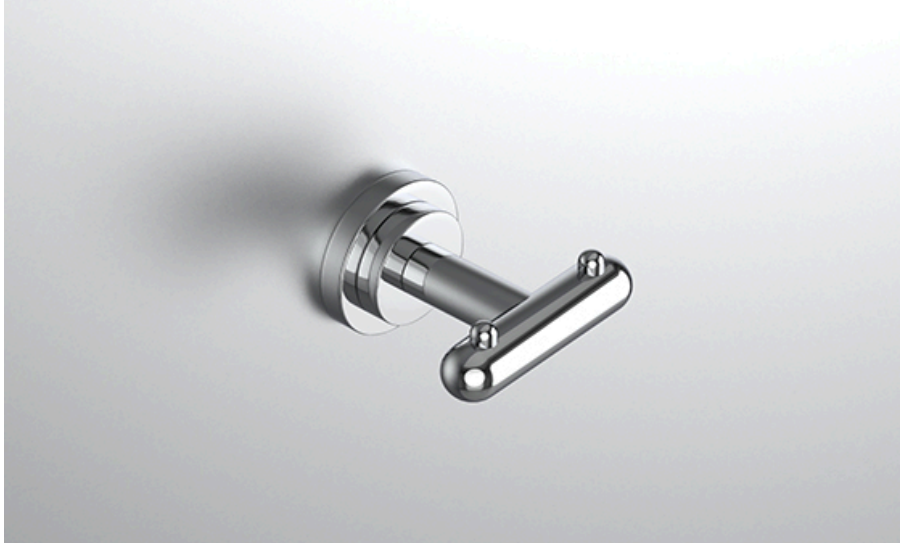

### FEATURES

- Premium 304 Grade Stainless Steel
- Solid Mount Construction
- Concealed Installation Hardware
- State of the art wall anchors included for installation on Dry wall or Tile

### ROBE HOOK

Model	Product	Finishes Available
AIC-RHD1	Robe Hook	Multiple finishes available. Over 23 finishes to choose from.

FINISHES			
	Polished (-P)	Antique Copper (-ACOP)	Polished Gold (-PGLD)
	Brushed (-B)	Polished Brass (-PBRS)	Brushed Copper (-BCOP)
	Brushed Gold (-BGLD)	Matte White (-WHT)	Brushed Rose Gold (-BRGD)
	Matte Black (-BLK)	Brushed Modern Bronze (-BMBRZ)	Brushed Black (-BRBLK)
	Oil Rubbed Bronze (-ORB)	Glossy White (-GWHT)	Polished Black (-PBLK)
	Brushed Brass (-BBRS)	Polished Rose Gold (-PRGD)	Antique Nickel (-ANKL)
	Brushed Bronze (-BBRZ)	Unlacquered Brass (-UBRS)	Black Nickel (-NKBL)
	Antique Brass (-ABRS)	Polished Nickel (-PNKL)	